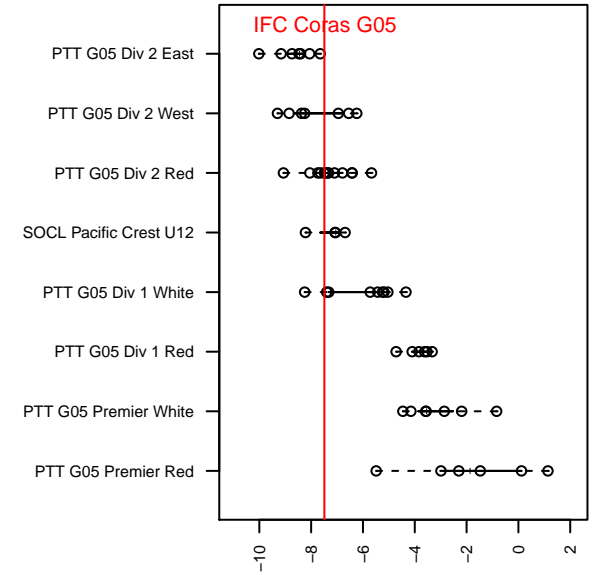

**attack and defense rating
relative to others at age
and all opponents in last 13 months**