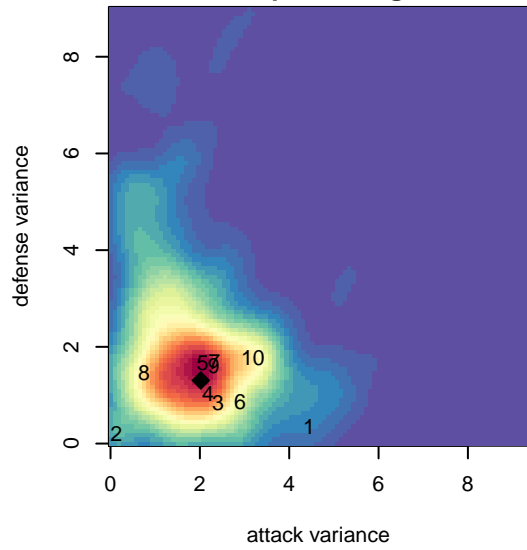

# IFC Coras G05

, OR  
 G05 total strength=448  
 attack=0.32 defense=0.27  
 fall league = PTT G05 Div 2 Red  
 spr league = Spr OYS G05 Div 2 White

alt names used:  
 IFC 05G Coras  
 IFC 05G Coras

Venues played:  
 2016 PTT G05 Division 2 Red  
 2016 Spr OYS G05 Division 2 White

**IFC Coras G05**  
 Dots are actual minus expected GF (blue circles) and GA (red triangles).  
 Blue line is smoothed change in attack strength. Red is smoothed change in defense strength.

**attack and defense variance (black dot)  
relative to other teams  
and top 10 in region**