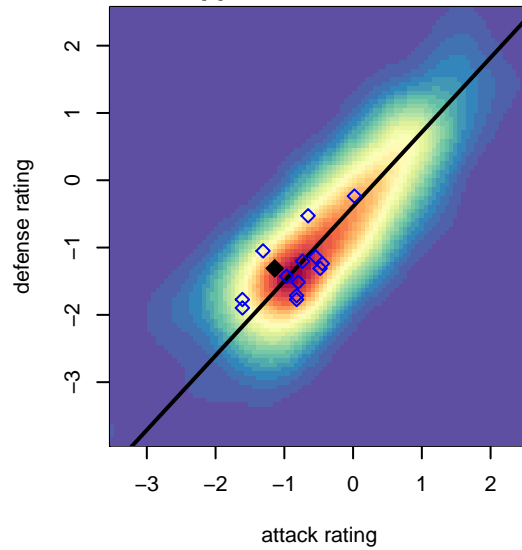

**attack and defense rating
relative to others at age
and all opponents in last 13 months**