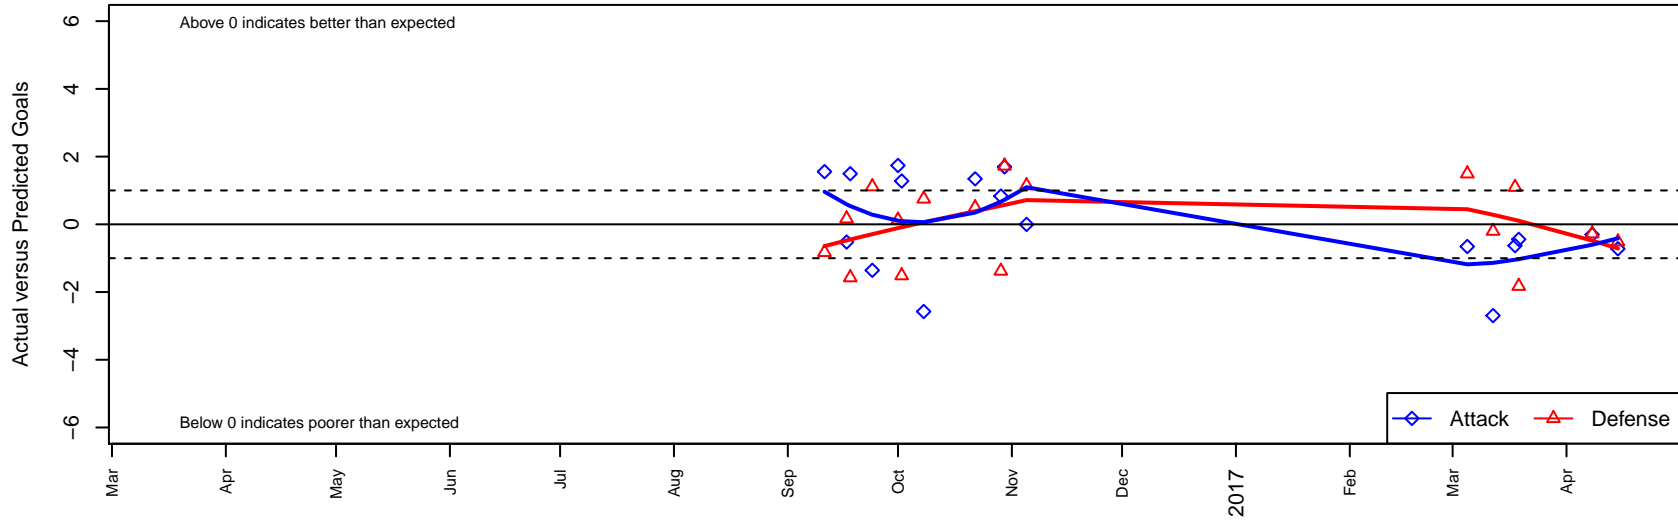

# IFC Coras G05

, OR  
 G05 total strength=448  
 attack=0.32 defense=0.27  
 fall league = PTT G05 Div 2 Red  
 spr league = Spr OYS G05 Div 2 White

alt names used:  
 IFC 05G Coras  
 IFC 05G Coras

Venues played:  
 2016 PTT G05 Division 2 Red  
 2016 Spr OYS G05 Division 2 White

**IFC Coras G05**  
 Dots are actual minus expected GF (blue circles) and GA (red triangles).  
 Blue line is smoothed change in attack strength. Red is smoothed change in defense strength.

**attack and defense variance (black dot)  
relative to other teams  
and top 10 in region**