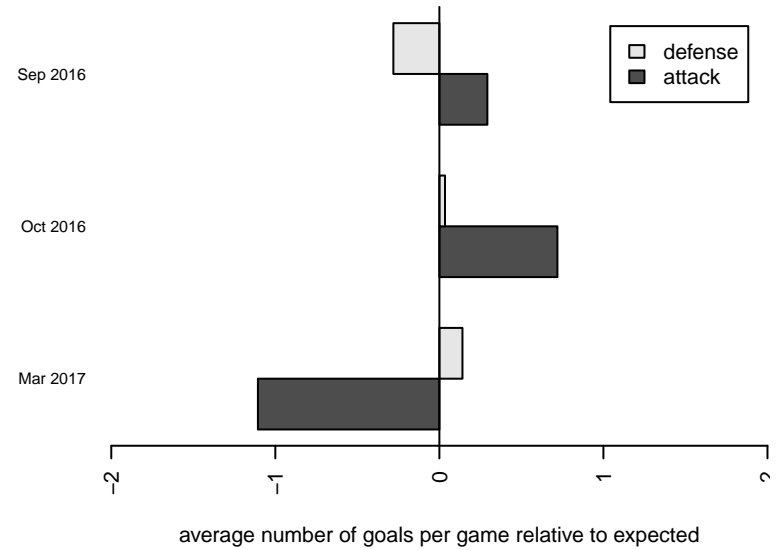

Performance relative to 13 month average